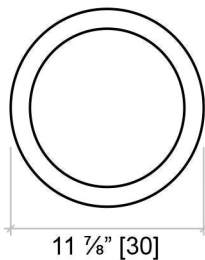

### SPECIFICATIONS

Dimensions:

11.875" L x 11.875" W x 20.875" H

MATERIALS:

Matilisguate  
(*Tabebuia Rosea*)

Conacaste  
Ebonized Brushed

Conacaste  
with Bands  
(*Enterolobium  
Cyclocarpum*)

Custom finishes available