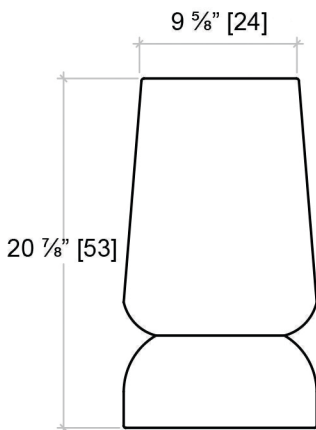

### DESCRIPTION

The capirucho side table and stool are inspired by a popular yet simple toy enjoyed for many generations by kids in Guatemala. The piece has a playful silhouette turned with conacaste, and it can be accentuated with colorful bands creating a more fun look that represents the original capirucho toy.

### SPECIFICATIONS

Dimensions:

11.875" L x 11.875" W x 20.875" H

MATERIALS:

Matilisguate  
(*Tabebuia Rosea*)

Conacaste  
Ebonized Brushed

Conacaste  
with Bands  
(*Enterolobium  
Cyclocarpum*)

Custom finishes available